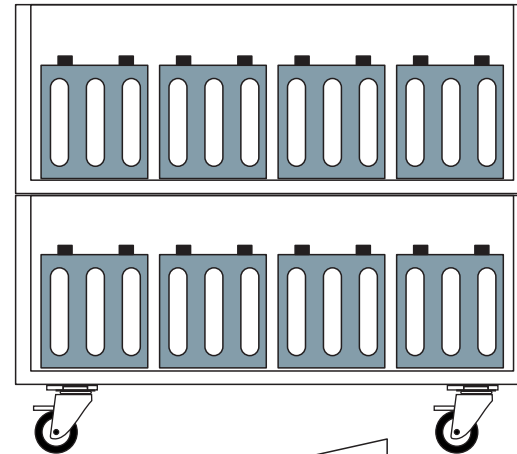

EASY ASSEMBLY BATTERY PACKS

Manufactured from Powder Coated Steel

12 Volt 120 A/H
Batteries per shelf

UP TO 6 MODULES (24 BATTERIES)