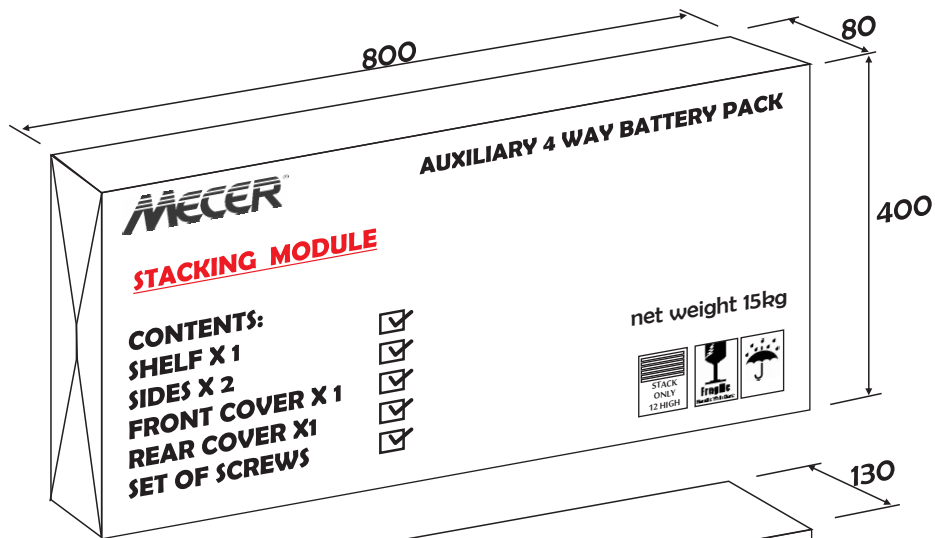

EASY ASSEMBLY BATTERY PACKS

Manufactured from Powder Coated Steel

12 Volt 120 A/H
Batteries per shelf

UP TO 6 MODULES (24 BATTERIES)