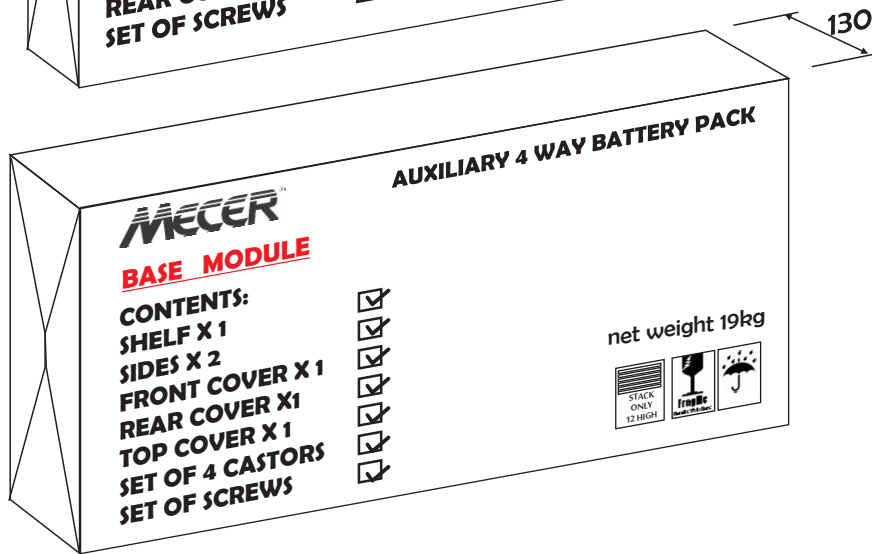

EASY ASSEMBLY BATTERY PACKS

Manufactured from Powder Coated Steel

12 Volt 120 A/H
Batteries per shelf

UP TO 6 MODULES (24 BATTERIES)